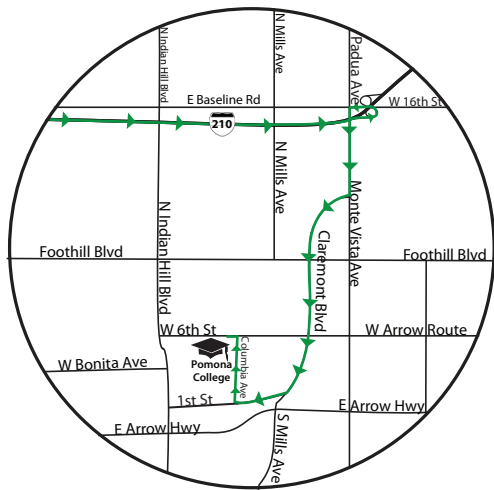

WHERE: Pomona College
Smith Campus Center
170 E. 6th Street
Claremont, CA 91711
**see attached map for parking information*

WHEN: Thursday, February 23, 2012

TIME: 4:30 p.m. – 7:30 p.m.

Introducing: Gilda Ochoa – Professor and Author of
"Learning From Latino Teachers "

POMONA COLLEGE CAMPUS MAP

210 Freeway: Exit Baseline Rd

10 Freeway: Exit Indian Hill Blvd

Parking Available in
 “Red” Highlighted Zones.