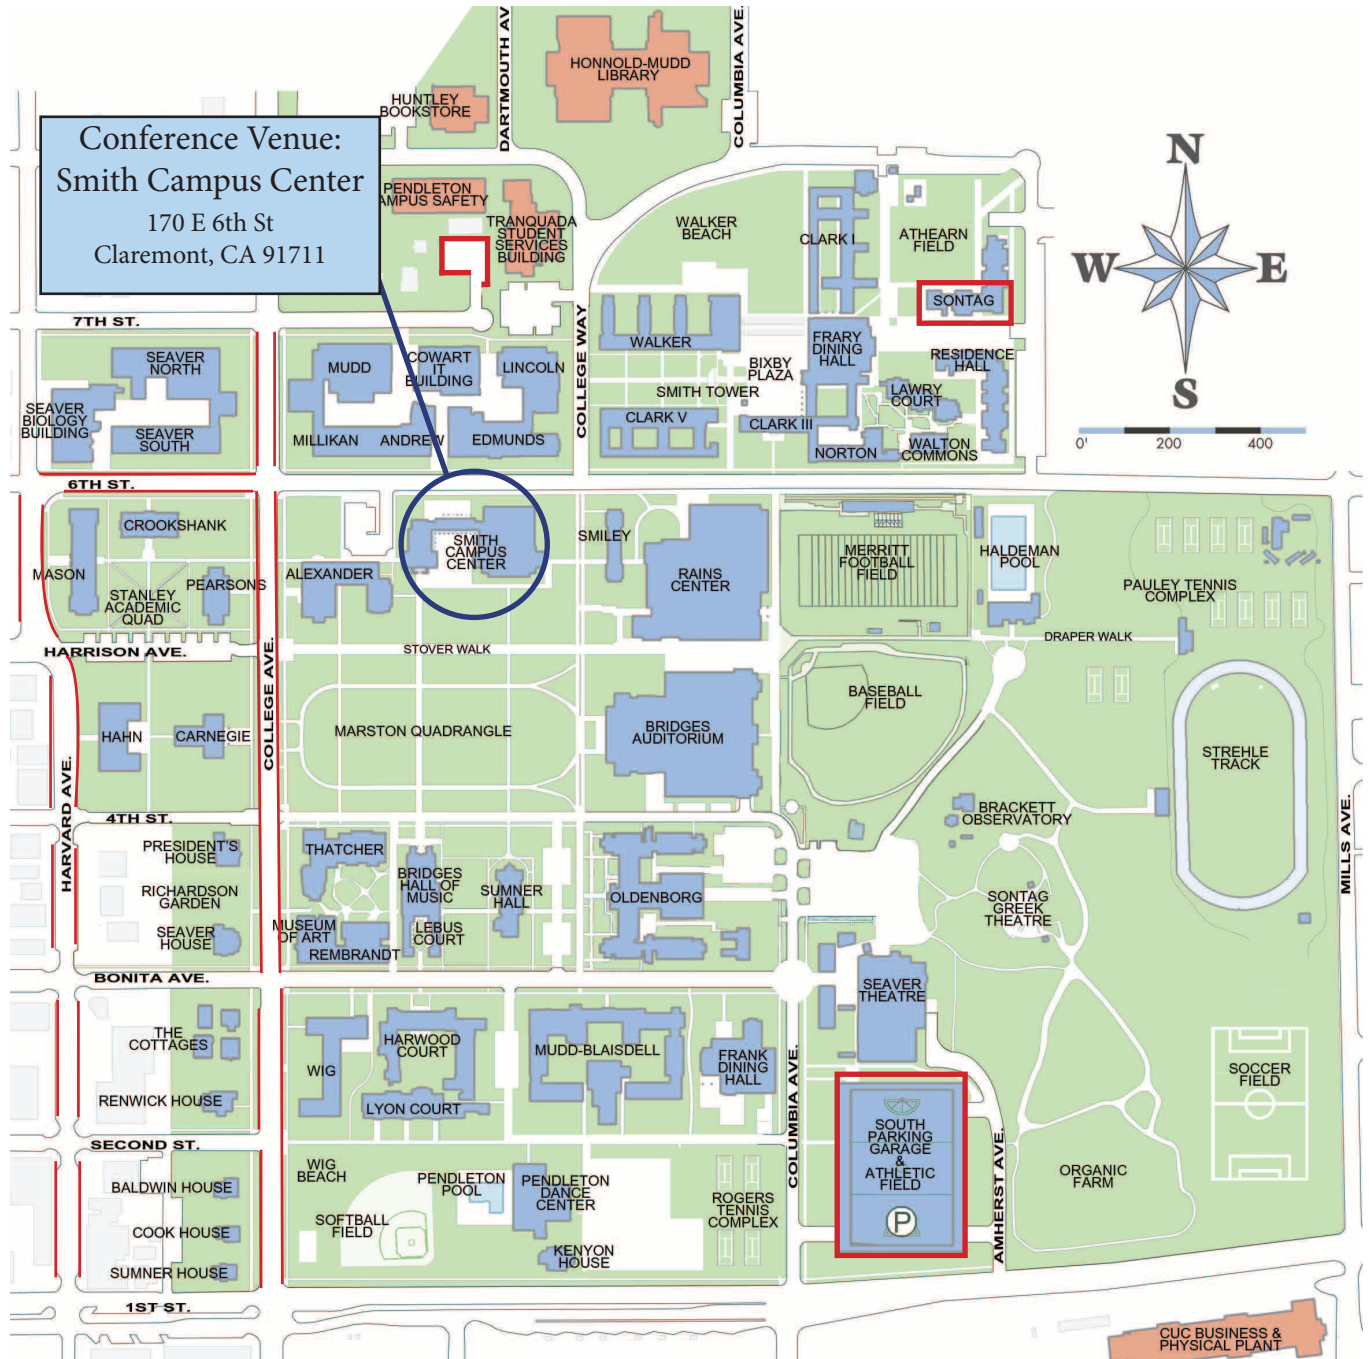

WHERE: Pomona College
Smith Campus Center
170 E. 6th Street
Claremont, CA 91711
**see attached map for parking information*

WHEN: Thursday, February 23, 2012

TIME: 4:30 p.m. – 7:30 p.m.

Introducing: Gilda Ochoa – Professor and Author of
"Learning From Latino Teachers "

POMONA COLLEGE CAMPUS MAP

210 Freeway: Exit Baseline Rd

10 Freeway: Exit Indian Hill Blvd

Parking Available in
 “Red” Highlighted Zones.