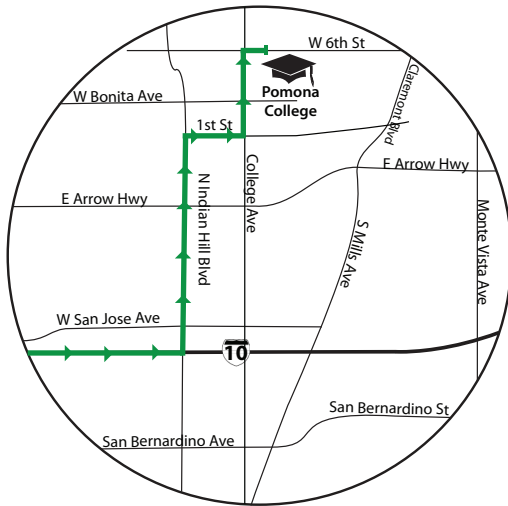

POMONA COLLEGE CAMPUS MAP

210 Freeway: Exit Baseline Rd

10 Freeway: Exit Indian Hill Blvd

Parking Available in
 “Red” Highlighted Zones.